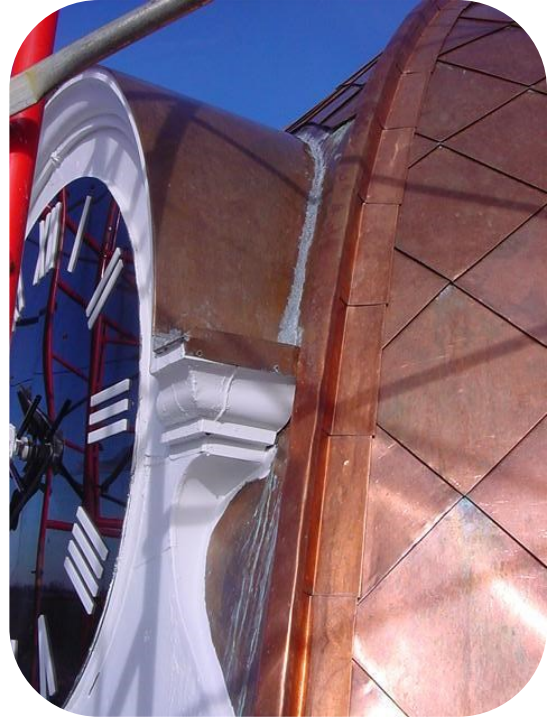

CALLOWAY COUNTY COURTHOUSE EXTERIOR RESTORATION

MURRAY, KENTUCKY

This project consisted of the exterior restoration of the cupola and entrance doors, as well as a new roof, exterior coatings and accessibility upgrades.